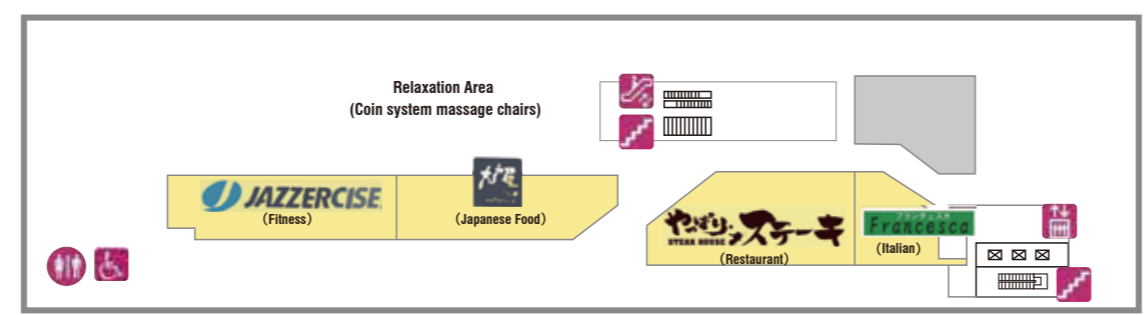

1F FLOOR GUIDE

2F FLOOR GUIDE

- | | | | | | | | |
|--|-----------------|--|-----------------------|--|------------------|--|----------------------|
| | Service Counter | | Cashier | | Stairs | | Escalator |
| | Toilet | | Elevator | | Nursery Room | | Multipurpose Toilet |
| | Pay Phone | | Lockers | | AEON Bank | | ATM |
| | Money Exchange | | Japan Post Bank (ATM) | | Tax-Free Counter | | WAON Station/Charger |
| | Taxi Stand | | | | | | |