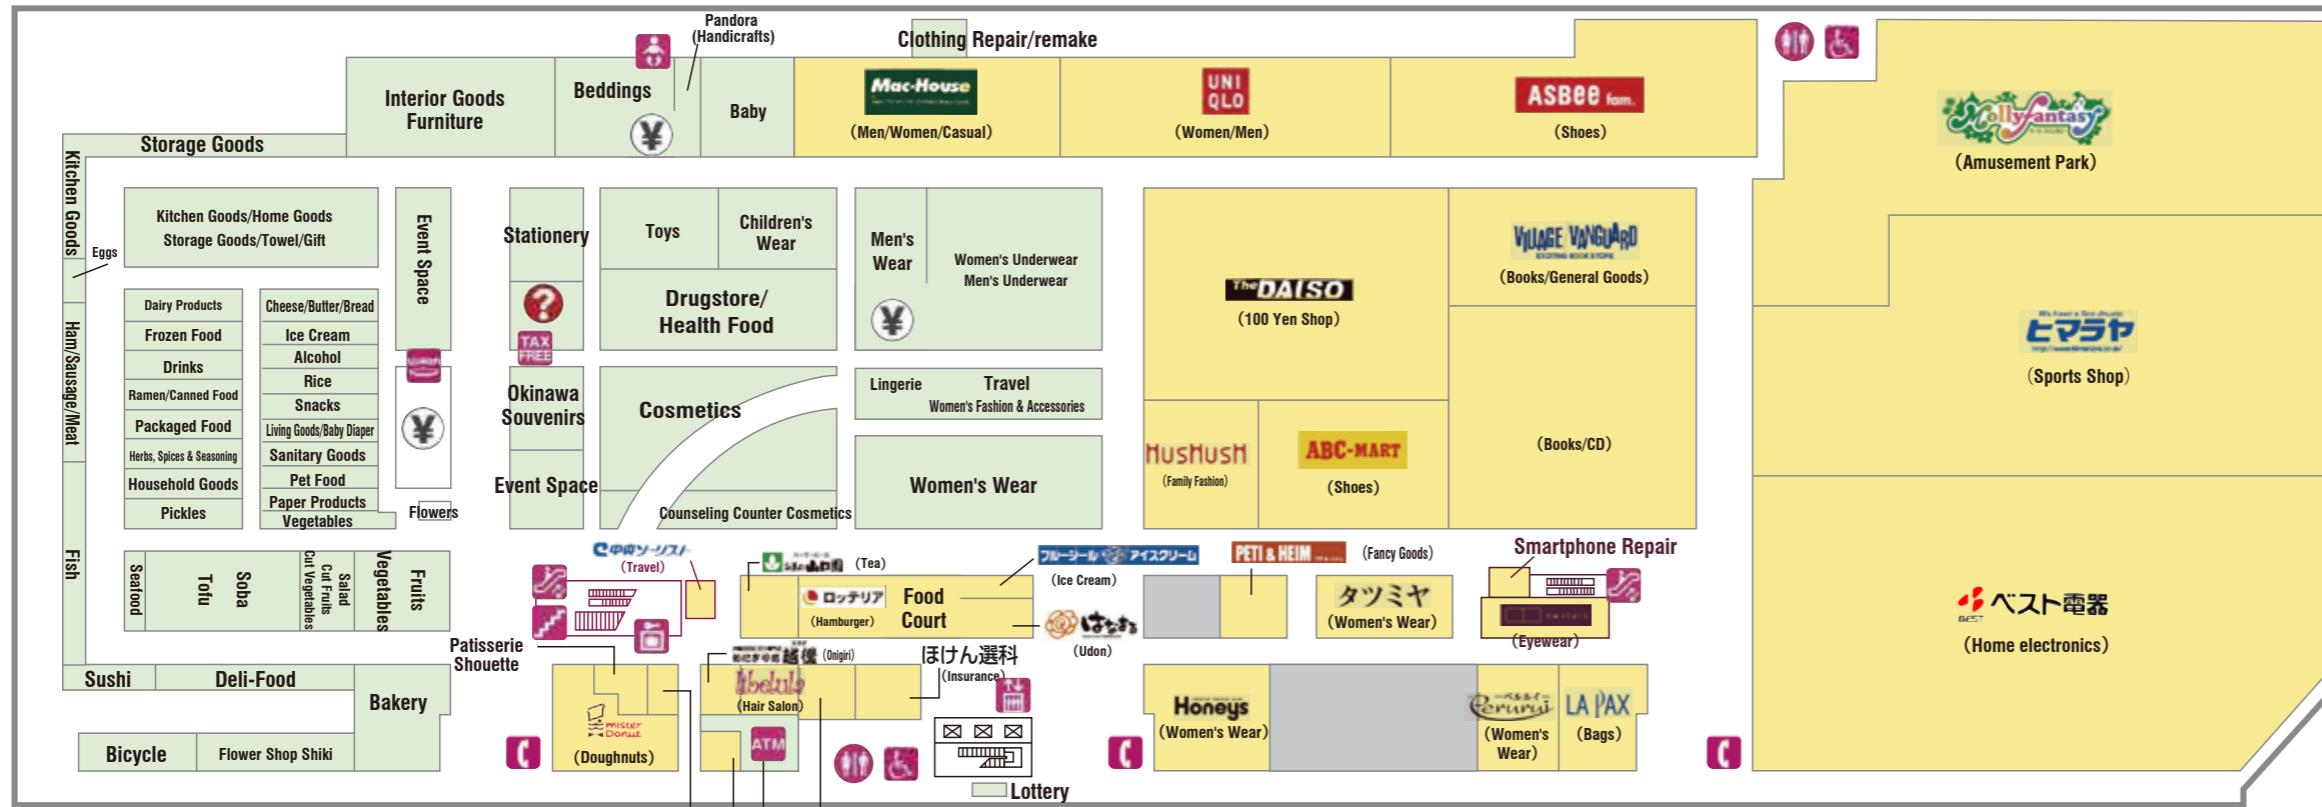

1F FLOOR GUIDE

2F FLOOR GUIDE

- | | | | | | | | |
|--|-----------------|--|-----------------------|--|------------------|--|----------------------|
| | Service Counter | | Cashier | | Stairs | | Escalator |
| | Toilet | | Elevator | | Nursery Room | | Multipurpose Toilet |
| | Pay Phone | | Lockers | | AEON Bank | | ATM |
| | Money Exchange | | Japan Post Bank (ATM) | | Tax-Free Counter | | WAON Station/Charger |
| | Taxi Stand | | | | | | |